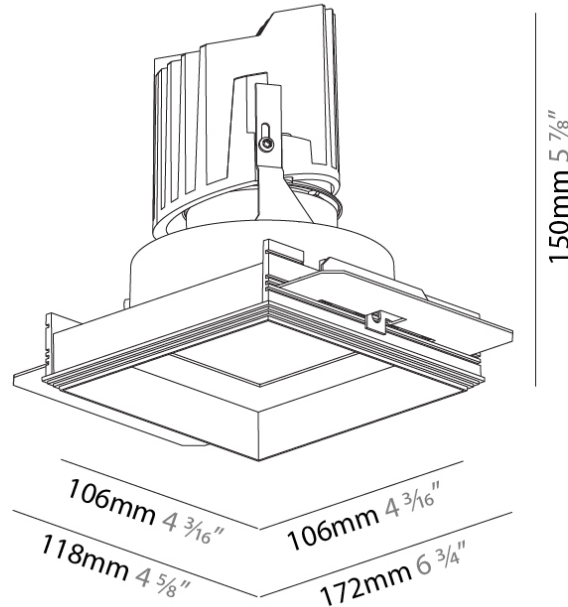

ELECTRICAL

Lamp Type: LED (Zhaga Standard)
Input Wattage (W): 15.5
Total Output Wattage (W): 14.5
Dimming: Tri-Mode (Non-Dimming and Phase Dimming (120Vac only) and 0-10V Dimming)
Driver Included: No
Driver Location: Recessed Housing
Driver Type: Constant Current - Universal
Driver Class: Class 2
Housing: See components
Input Voltage (V): 120 - 277
Constant Current (MA): 500

LED

Number of LEDs: 1
Color Temperature (°K): 2700 / 3000 / 3500 / 4000
Max. Delivered Lumen (lm): 940 / 980 / 1029 / 1050
Nominal Lumen (lm): 1386 / 1438 / 1511 / 1542
CRI: >90 CRI
Efficiency (%): 87.9 / 88.4 / 87.9
Lamp Life (hrs): 50000
Upon Request: RGB-W Tunable White Special Color Temperature Special LED

OPTICAL

Reflector: 20 / 40 / 60
Upon Request: Special Beam Angles

RATINGS AND CERTIFICATIONS

382, F 416-247-9319, www.zaneen.com

Created by Zaneen for North American markets. At the end of the existing Model #. For assistance on 'custom' specifications, contact zteam@zaneen.com. In a constant effort to supply the best product, we reserve the right to change specifications or materials without notice. The most recent specification sheets are found at zaneen.com

IP rating: IP20