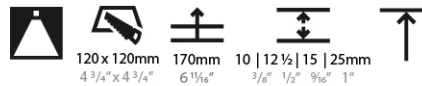

Shape: Square
Diameter (mm): 95
Diameter (in): 3 3/4
Length (mm): 106
Length (in): 4 3/16
Width (mm): 106
Width (in): 4 3/16
Depth (mm): 150
Depth (in): 5 7/8

Ceiling Thickness (mm): 10 / 12.5 / 15 / 25
Ceiling Thickness (in): 3/8 or 1/2 or 9/16 or 1

Min. Recessing Depth (mm): 170
Min. Recessing Depth (in): 6 11/16
Light Distribution: Downlight

Weight (kg): 0.705
Weight (lbs): 1.55

Fixture Finish: SSR / BKV / CWI / CRY / HAB / LAG / UFT / ITA / RUA / RUR / MIC / FTG / MYG / TWT / LOD / PUS / FRO / FUP / KIA / POP / BLS / SPG / MEY / GOH / GUM / CHC / COM / ABZ / JAG / OBR / MOS / ROR

Fixture Material: Aluminum Die Cast
Cut-out Measurements: 120mm / 4 3/4" x 120mm / 4 3/4"
Upon Request: Unique Ceiling Thickness

ELECTRICAL

Lamp Type: LED (Zhaga Standard)
Input Wattage (W): 15.5
Total Output Wattage (W): 14.5
Dimming: Tri-Mode (Non-Dimming and Phase Dimming (120Vac only) and 0-10V Dimming)

Driver Included: No
Driver Location: Recessed Housing
Driver Type: Constant Current - Universal
Driver Class: Class 2

Housing: See components
Input Voltage (V): 120 - 277
Constant Current (MA): 500

LED

Number of LEDs: 1
Color Temperature (°K): 2700 / 3000 / 3500 / 4000
Max. Delivered Lumen (lm): 940 / 980 / 1029 / 1050
Nominal Lumen (lm): 1386 / 1438 / 1511 / 1542
CRI: >90 CRI
Efficiency (%): 87.9 / 88.4 / 87.9
Lamp Life (hrs): 50000

Upon Request: RGB-W Tunable White Special Color Temperature Special LED

OPTICAL

Reflector*: 20 / 40 / 60
Upon Request: Special Beam Angles

RATINGS AND CERTIFICATIONS
© 2024 Zaneen Lighting, Inc. 188-3382, F 416-247-9319, www.zaneen.com

Available for international specifications by adding "INT" at the end of the existing Model #. For assistance on 'custom' specifications, contact zteam@zaneen.com.
In a constant effort to supply the best product, we reserve the right to change specifications or materials without notice. The most recent specification sheets are found at zaneen.com
IP rating: IP20